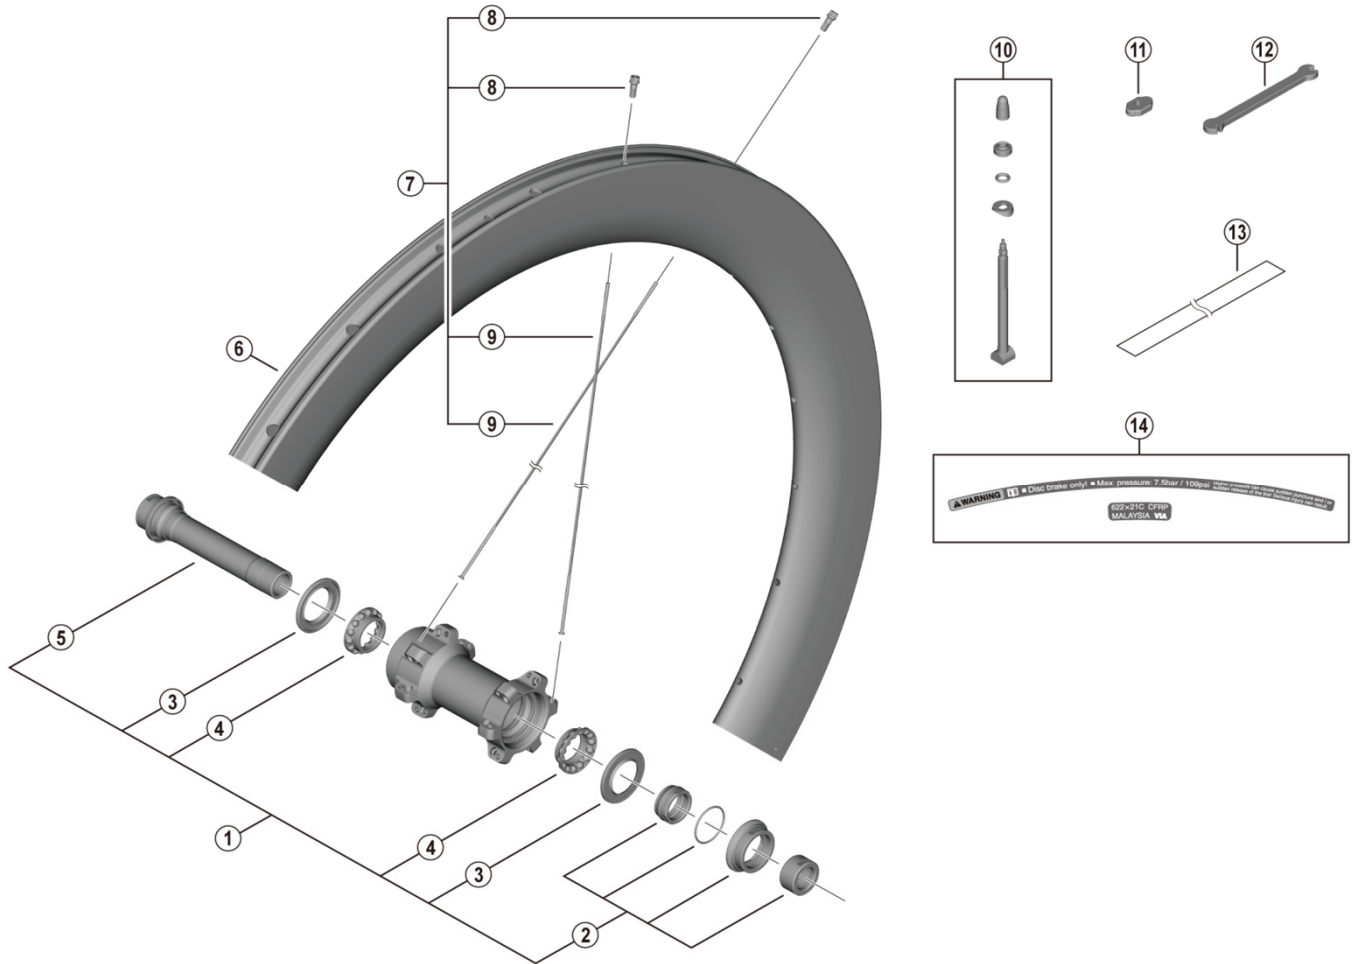

ULTEGRA Front Wheel WH-R8170-C60-TL-F

• Over Lock Nut Dimension: 100 mm

ITEM NO.	SHIMANO CODE NO.	DESCRIPTION
1	Y0H198010	Complete hub axle
2	Y0H198020	Right hand lock nut unit
3	Y26D10000	Seal ring
4	Y0AY98030	Ball retainer (5/32")
5	Y0H198030	Hub axle unit
6	-	Rim {24H}
7	-	Spoke unit {spoke (262 mm x 24 pcs.) / nipple (24 pcs.)}
8	Y0MKN1000	Small nipple 14G
9	Y0NUS1100	Spoke (262 mm)
10	Y0MA98010	Valve unit
11	Y4RJ10000	Valve tool
12	Y0MK14000	TL-WHR92 Nipple wrench 3.4
13	Y0MG50000	Tubeless tape
14	Y0MG98020	Rim sticker unit